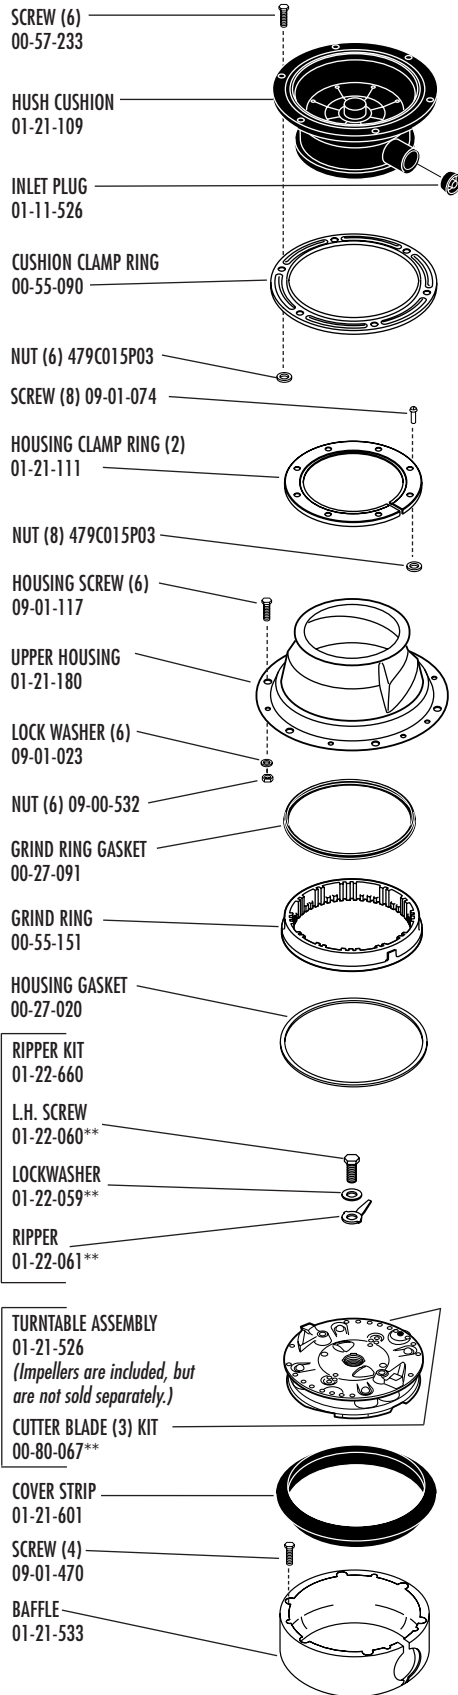

ALERT! THE PROTECTOR ASSEMBLY HAS CHANGED. SEE REVERSE SIDE FOR MORE INFORMATION EFFECTIVE 4/95.

Due to continued product improvement, product configurations, parts and specifications may change without notice. Please call before ordering.

* LIMITED QTY. AVAILABLE ** ALSO AVAILABLE SEPARATELY (NLA) NO LONGER AVAILABLE

**PROTECTOR ASSEMBLY FOR MODELS BUILT
PRIOR TO 4/95.**

NEW STYLE BOX MAY BE USED IF REPLACING ABOVE ASSEMBLY.

Due to continued product improvement, product configurations, parts and specifications may change without notice. Please call before ordering.

* LIMITED QTY. AVAILABLE ** ALSO AVAILABLE SEPARATELY (NLA) NO LONGER AVAILABLE

ALERT! THE PROTECTOR ASSEMBLY HAS CHANGED. SEE REVERSE SIDE FOR MORE INFORMATION EFFECTIVE 4/95.

Due to continued product improvement, product configurations, parts and specifications may change without notice. Please call before ordering.