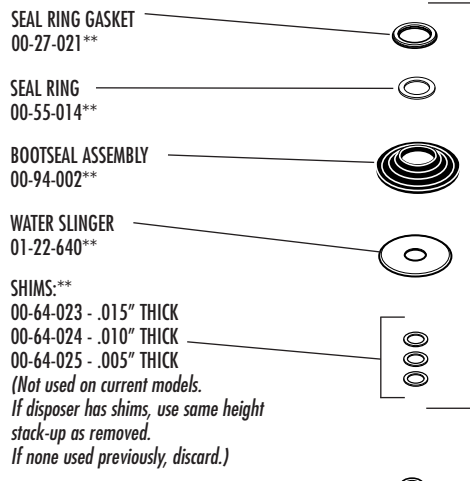

* LIMITED QTY. AVAILABLE ** ALSO AVAILABLE SEPARATELY (NLA) NO LONGER AVAILABLE

ALERT! THE PROTECTOR ASSEMBLY HAS CHANGED. SEE REVERSE SIDE FOR MORE INFORMATION EFFECTIVE 4/95.

Due to continued product improvement, product configurations, parts and specifications may change without notice. Please call before ordering.